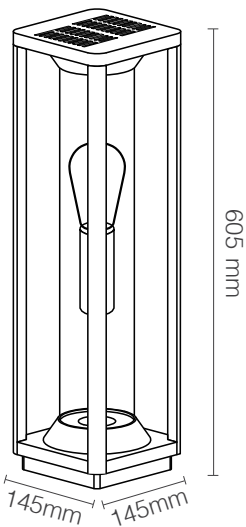

בולרדים סולאריים

4
שנות
אחריות

FL-072BK/NRG-600